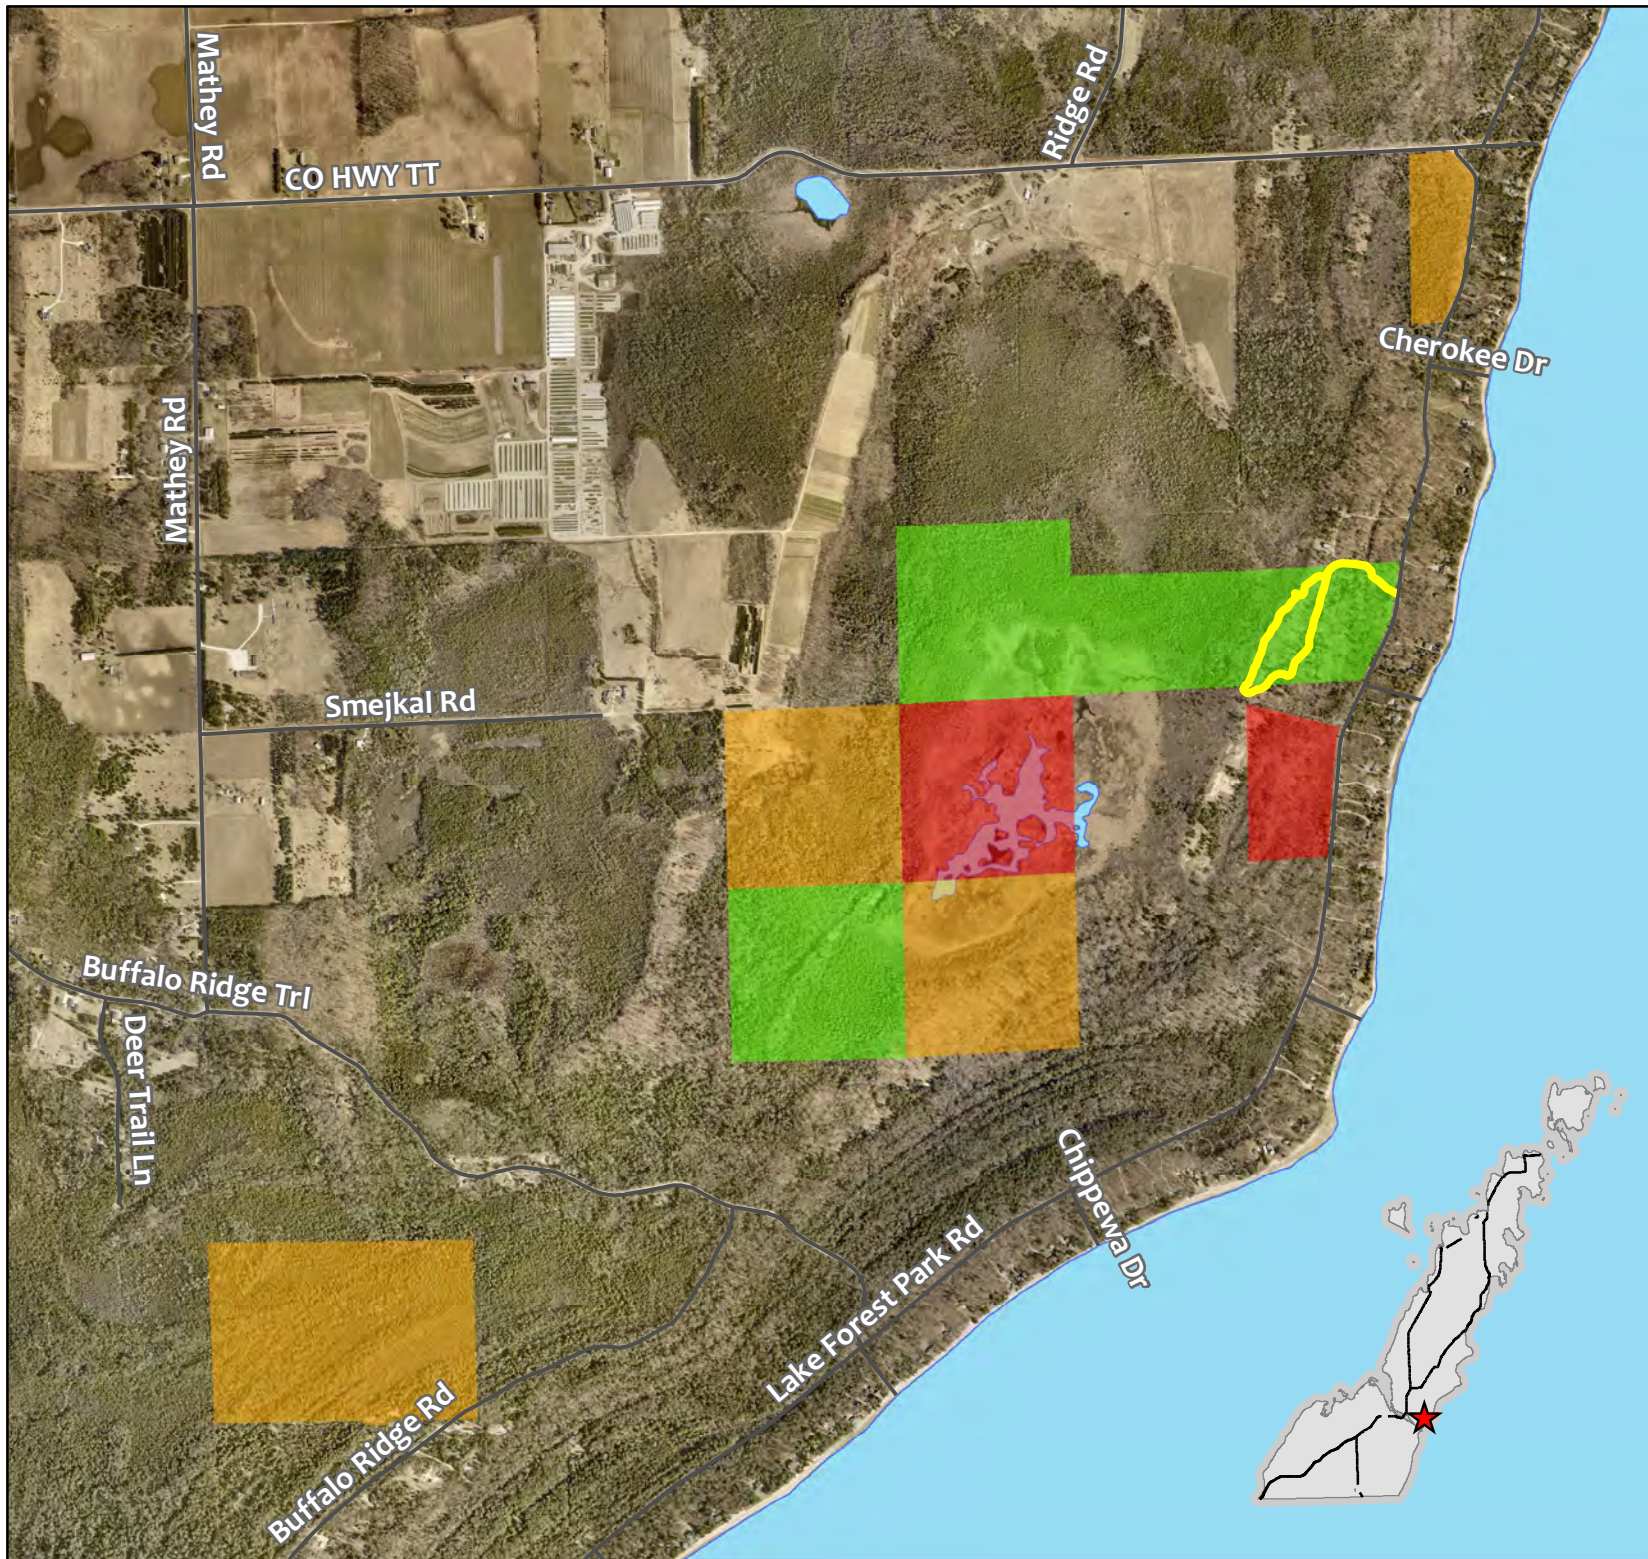

DCLT Official Hunting Map:

Kellner Fen
Natural Area

Property Address

3219 Lake Forest Park Road
2815 Buffalo Ridge Road

Map Legend

Trail Type

 Rustic Hiking Trail

Hunting Status

 No Hunting

 All Hunting Seasons

 Deer bow, Deer gun,

 fall Turkey bow, spring
Turkey gun and bow

For more Hunting information pertaining to Door County Land Trust Properties visit our website:

<https://www.doorcountylantrust.org/how-we-save-land/hunting-program/>

0 950 1,900 Feet