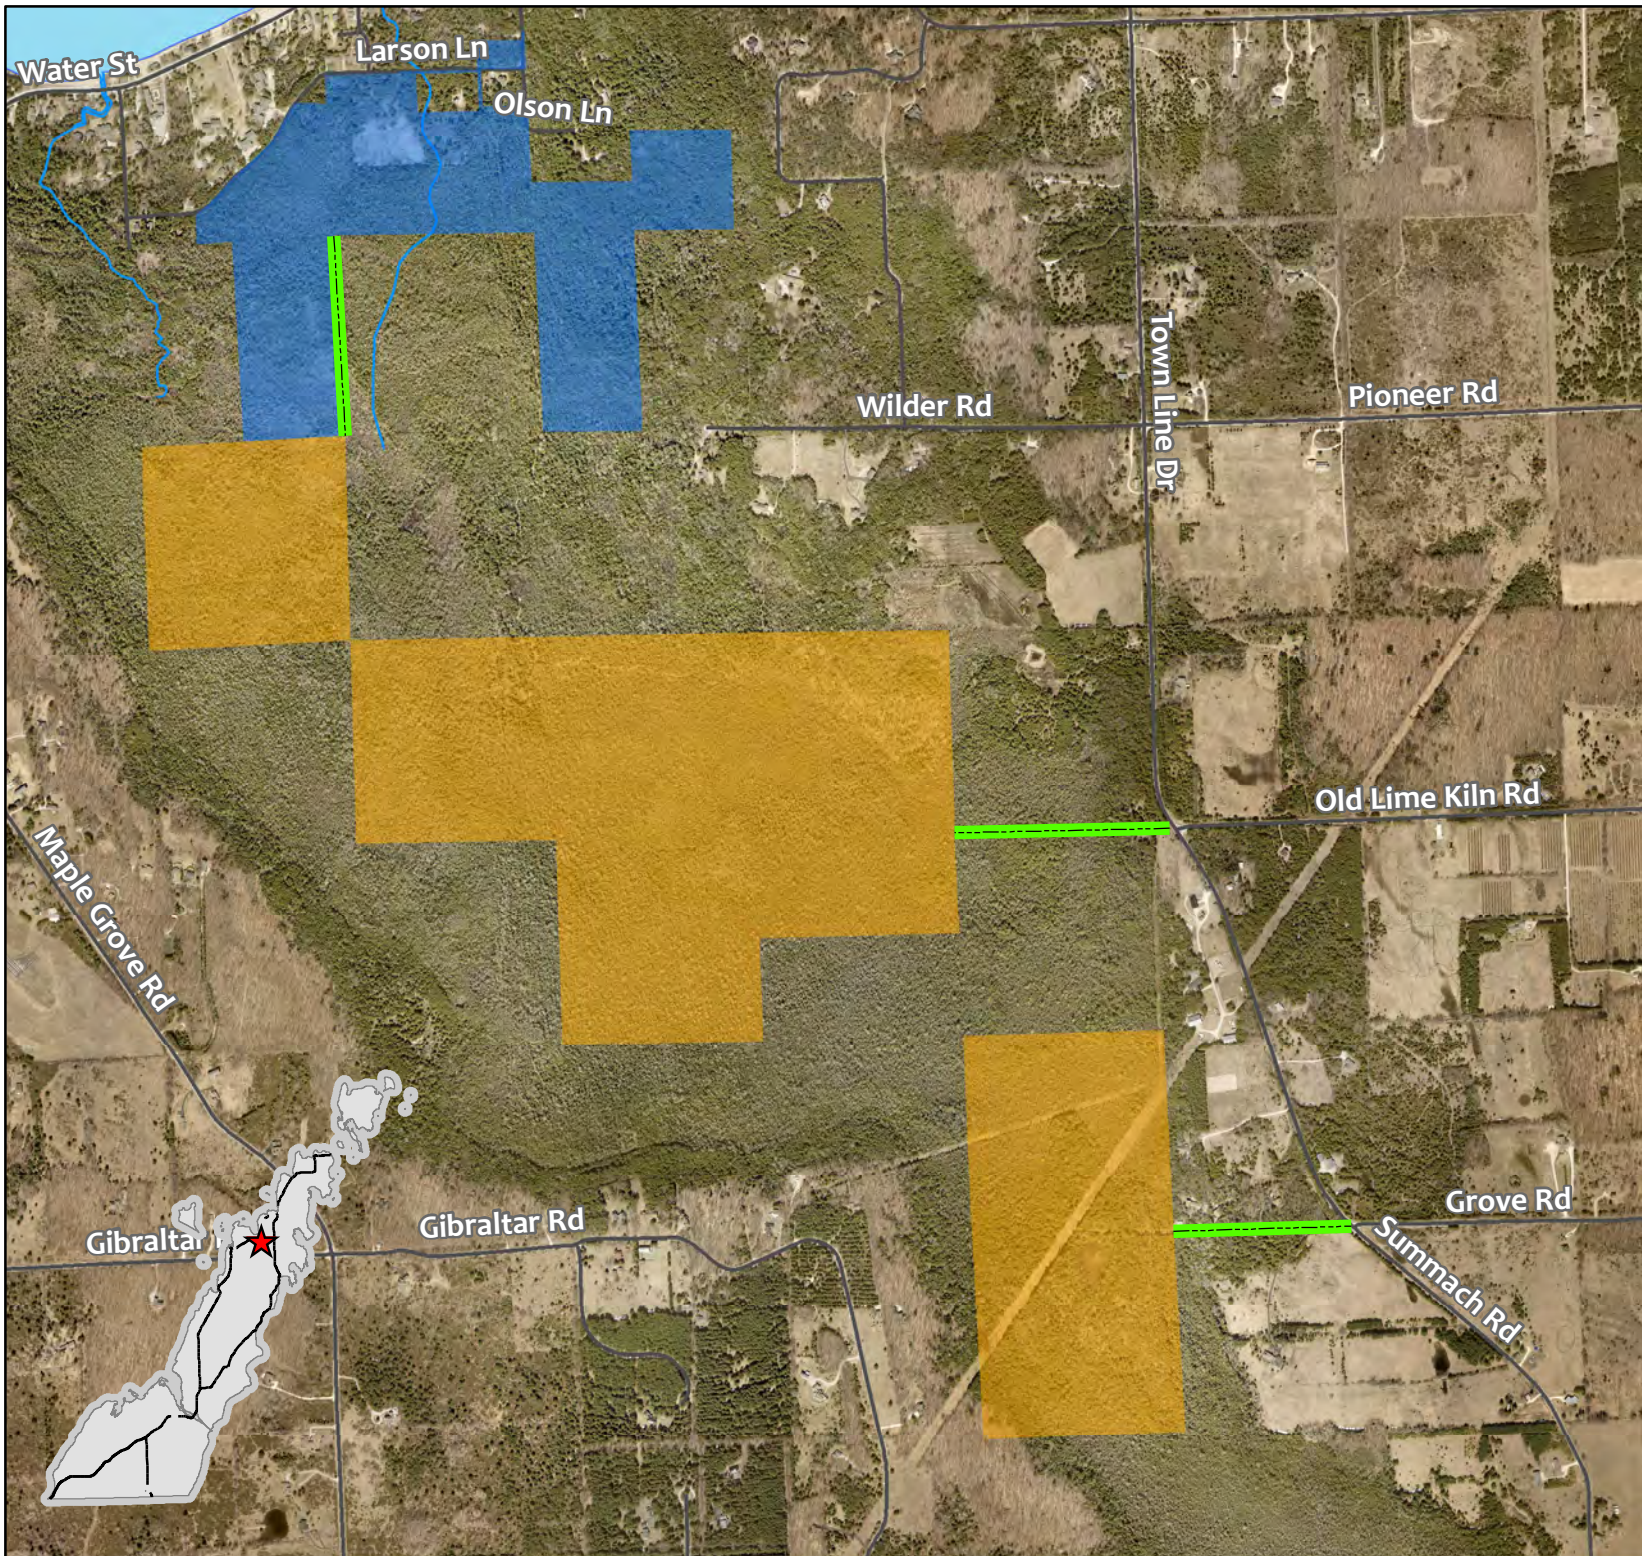

DCLT Official Hunting Map:

Gibraltar Ephraim
Swamp Natural Area

Map Legend

Trail Type

 Access Easement

Hunting Status

 All Hunting Seasons

Deer bow, fall Turkey
bow, spring Turkey
bow (Firearms are not
permitted on this
preserve due to local
ordinances)

 bow (Firearms are not
permitted on this
preserve due to local
ordinances)

For more Hunting information pertaining
to Door County Land Trust Properties
visit our website:

[https://www.doorcountylantrust.org/
how-we-save-land/hunting-program/](https://www.doorcountylantrust.org/how-we-save-land/hunting-program/)

N

0 800 1,600 Feet