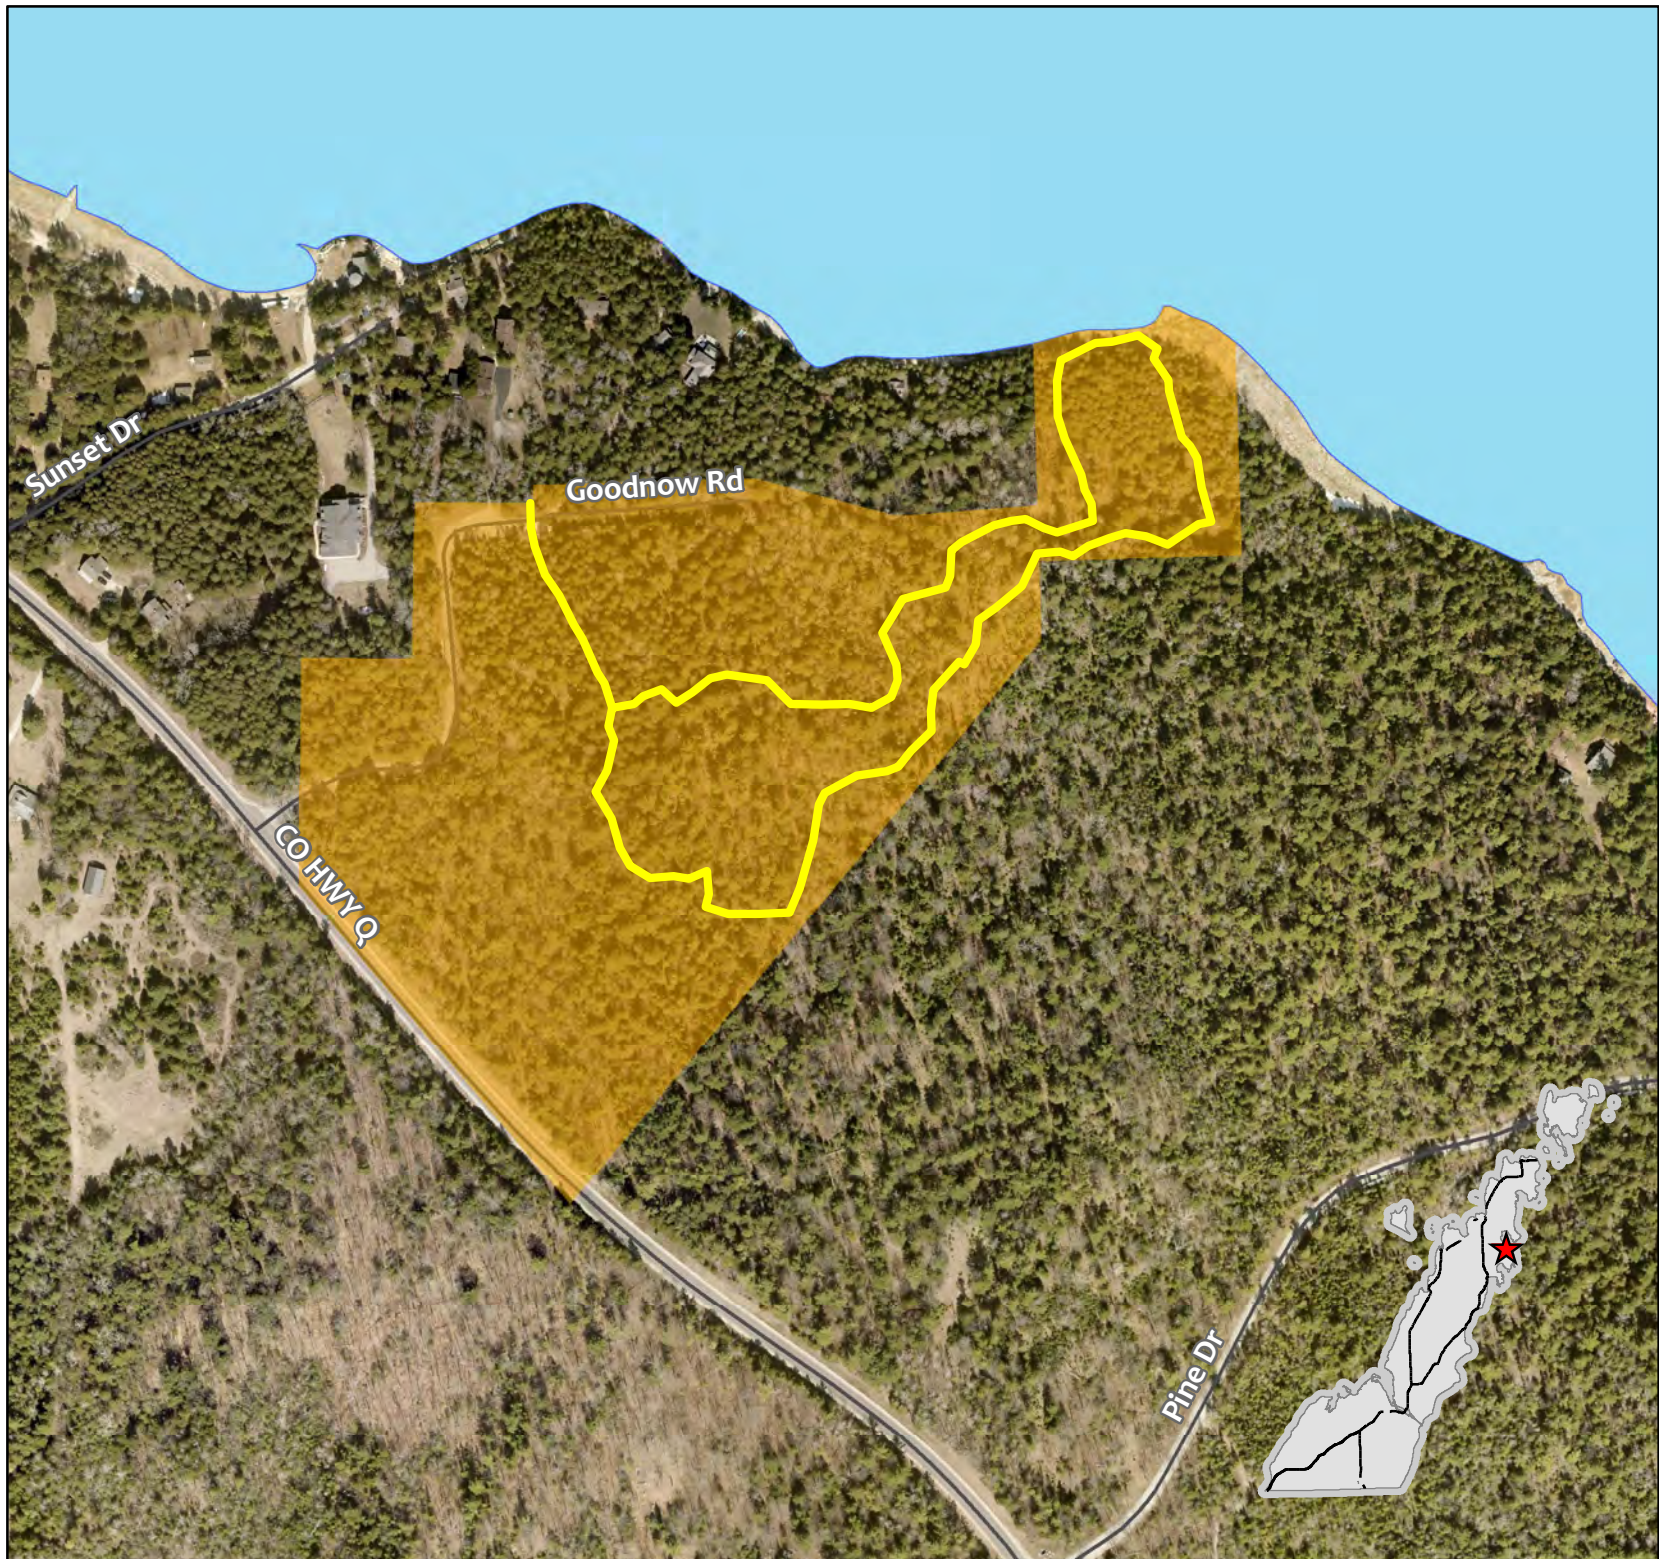

DCLT Official Hunting Map:

Walt's Woods
Natural Area

Property Address

1509 Goodnow Road

Map Legend

Trail Type

Rustic Hiking Trail

Hunting Status

All Hunting Seasons

For more Hunting information pertaining to Door County Land Trust Properties visit our website:

<https://www.doorcountylantrust.org/how-we-save-land/hunting-program/>

0 200 400 Feet