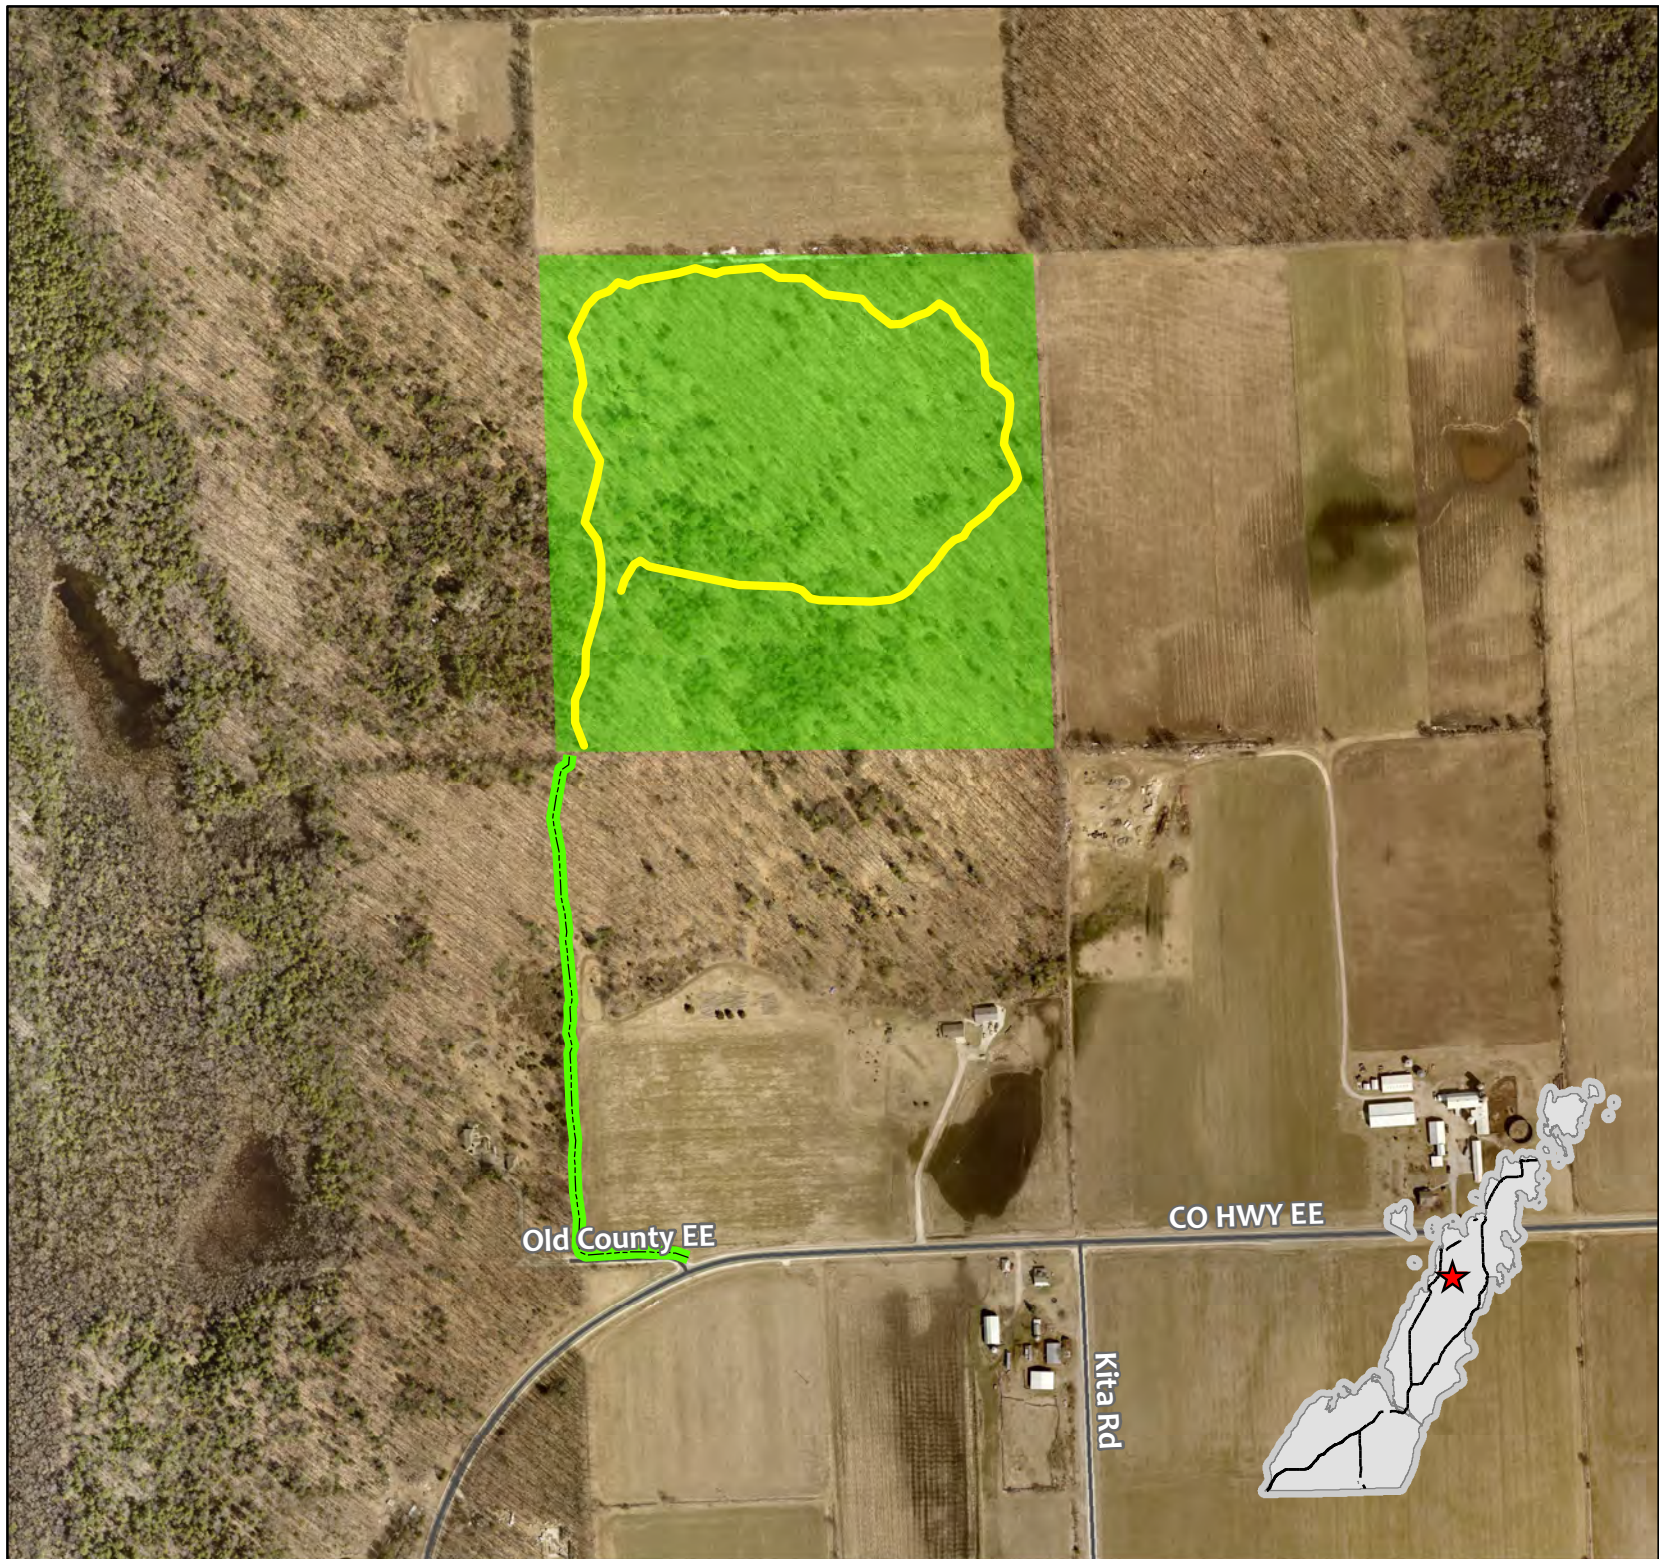

DCLT Official Hunting Map:

Picha Woods
Natural Area

Property Address

3734 County EE

Map Legend

Trail Type

-  Access Easement
-  Rustic Hiking Trail

Hunting Status

-  Deer bow, Deer gun, fall Turkey bow, spring Turkey gun and bow

For more Hunting information pertaining to Door County Land Trust Properties visit our website:

<https://www.doorcountylantrust.org/how-we-save-land/hunting-program/>