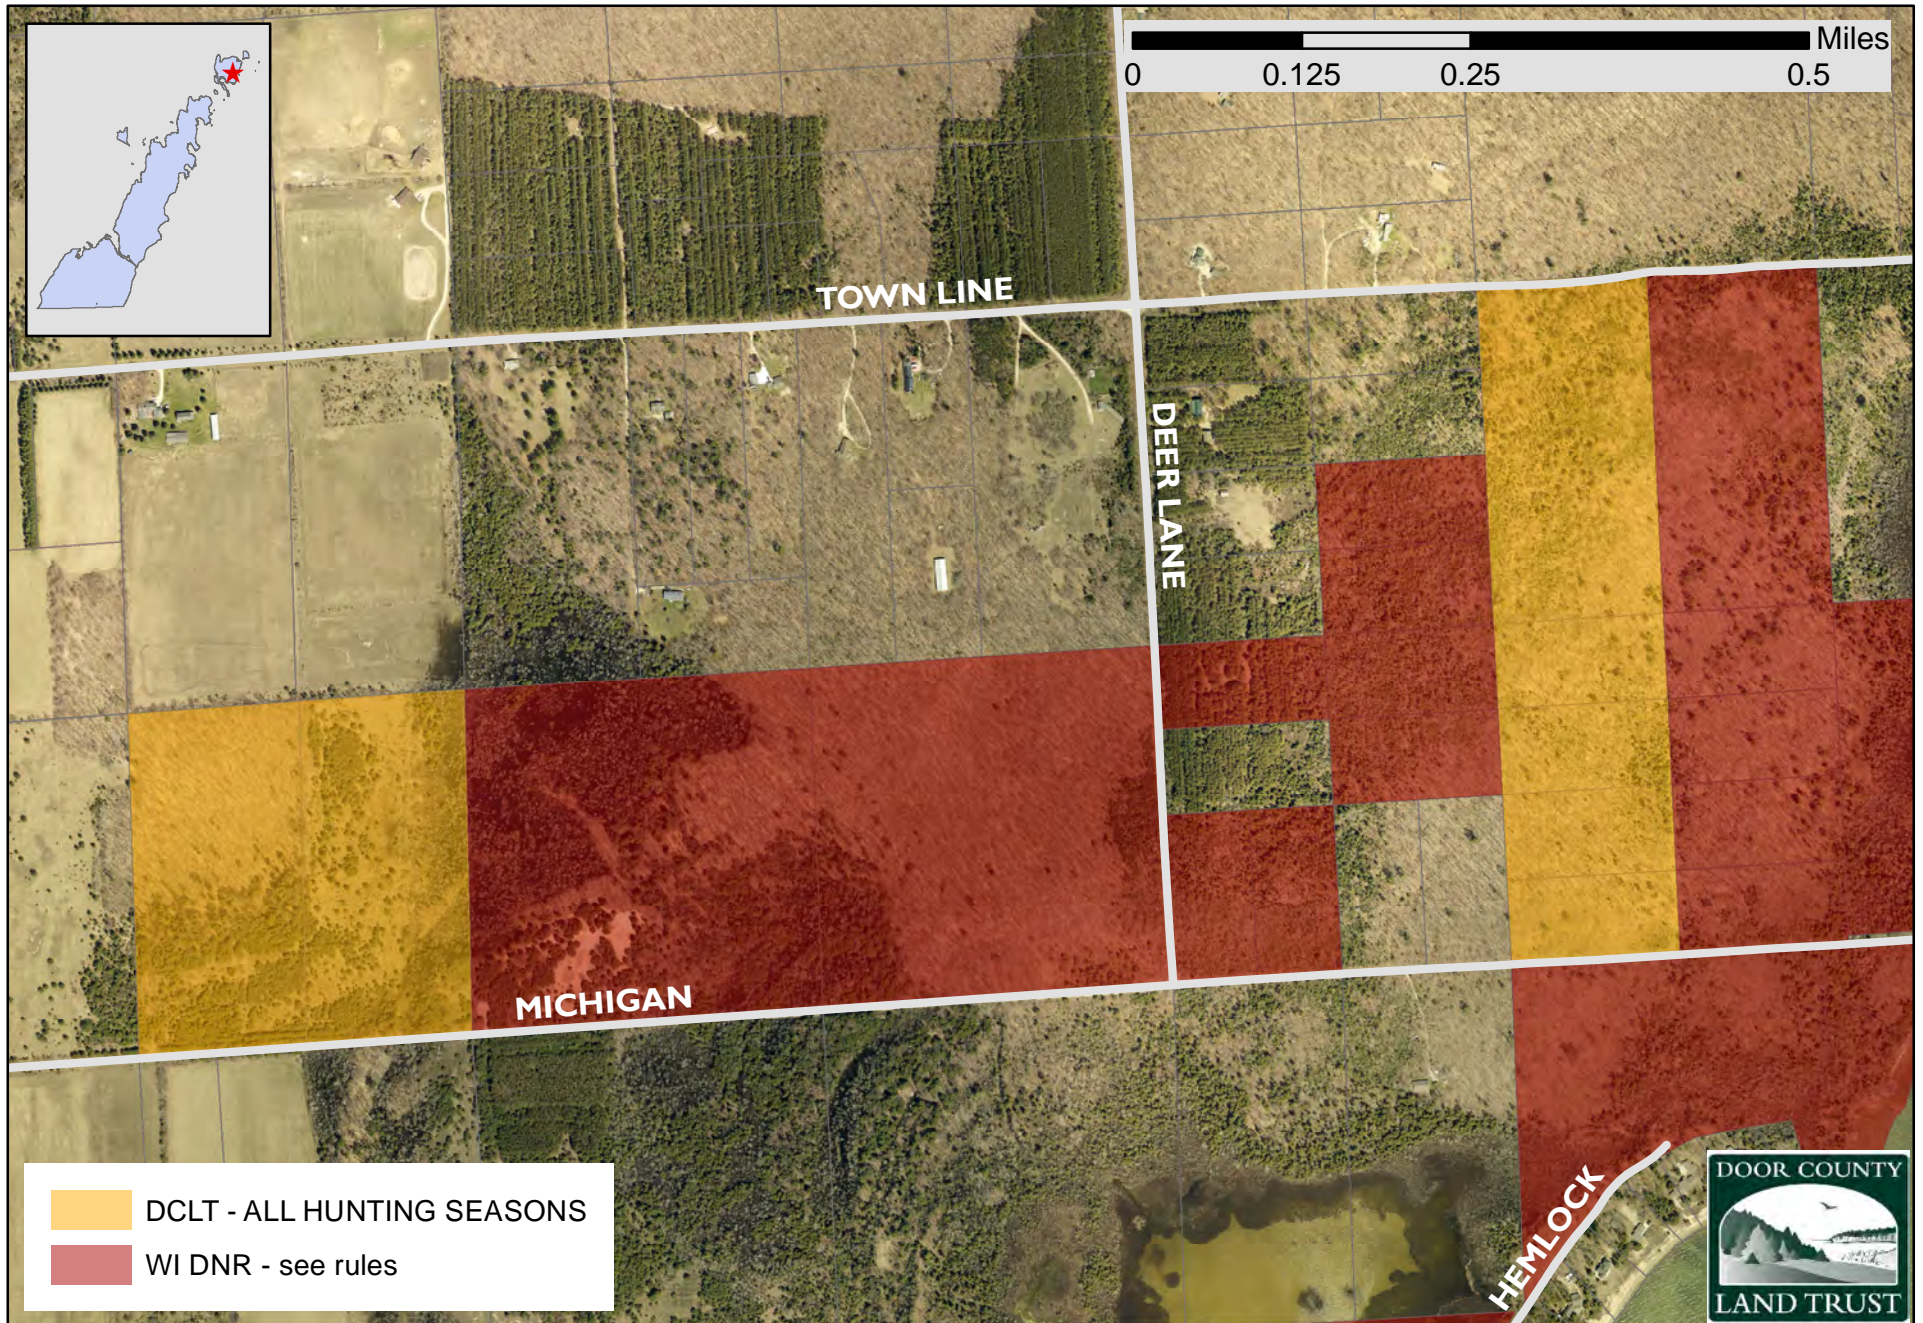

Big and Little Marsh State Natural Area Hunting Map

Map produced by DCLT on 16 August 2021.
www.doorcountylantrust.org