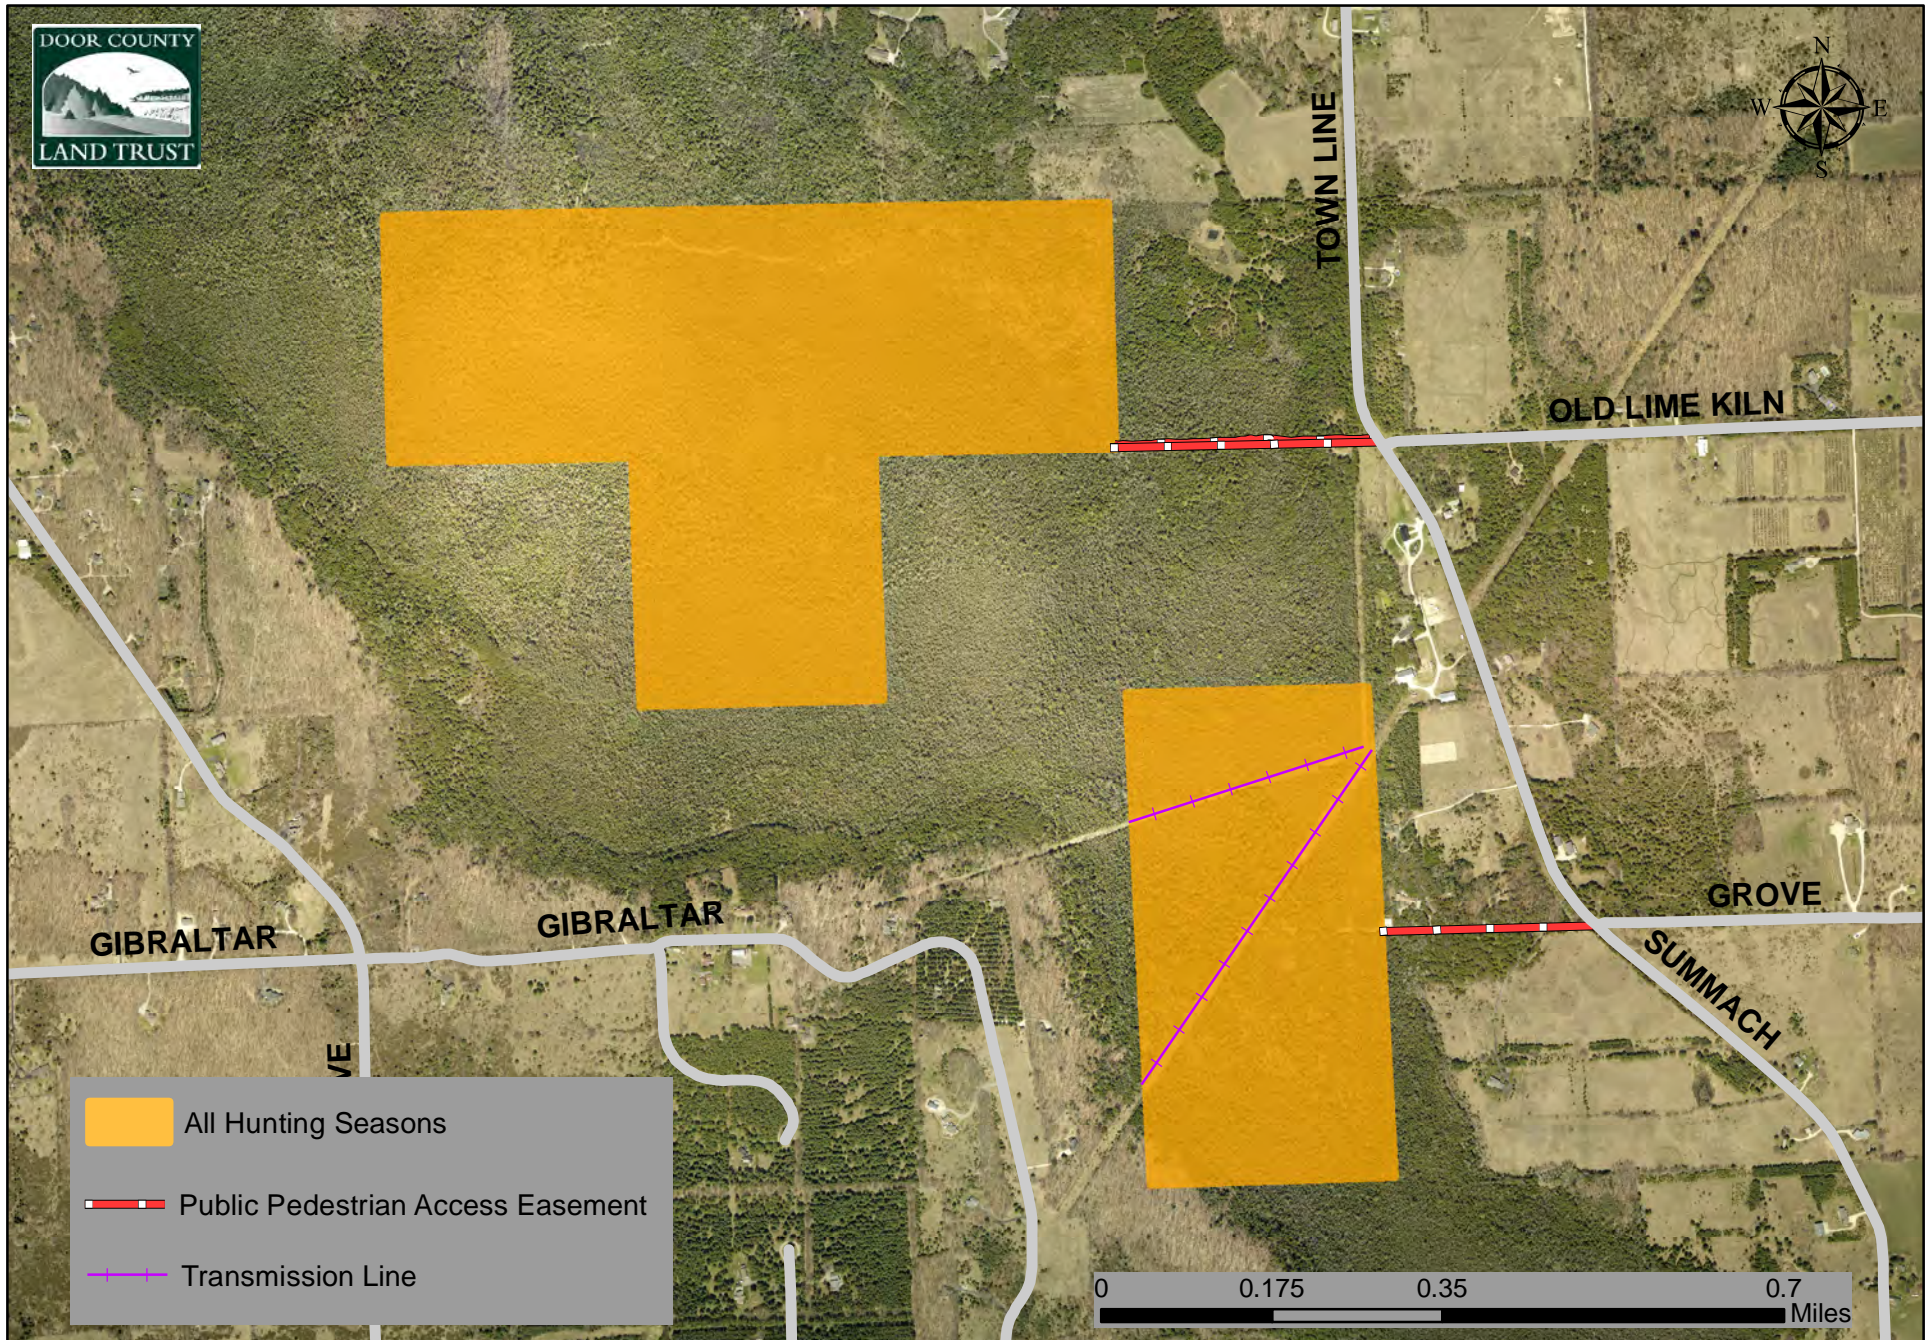

# Gibraltar-Ephraim Swamp Natural Area - Zone 2

Map produced by DCLT on 30 September 2019.